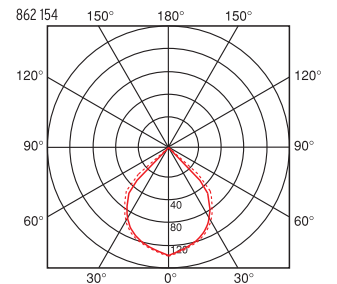

83GP Geniş pencereci profil
Profile with wide window opening

Fotometrik Bilgi Photometric Data

EN 60598-2-2:2002