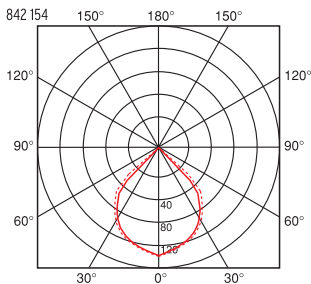

82DP Dar pencereeli profil Profile with narrow window opening

82GP Geniş pencereeli profil Profile with wide window opening

Fotometrik Bilgi Photometric Data