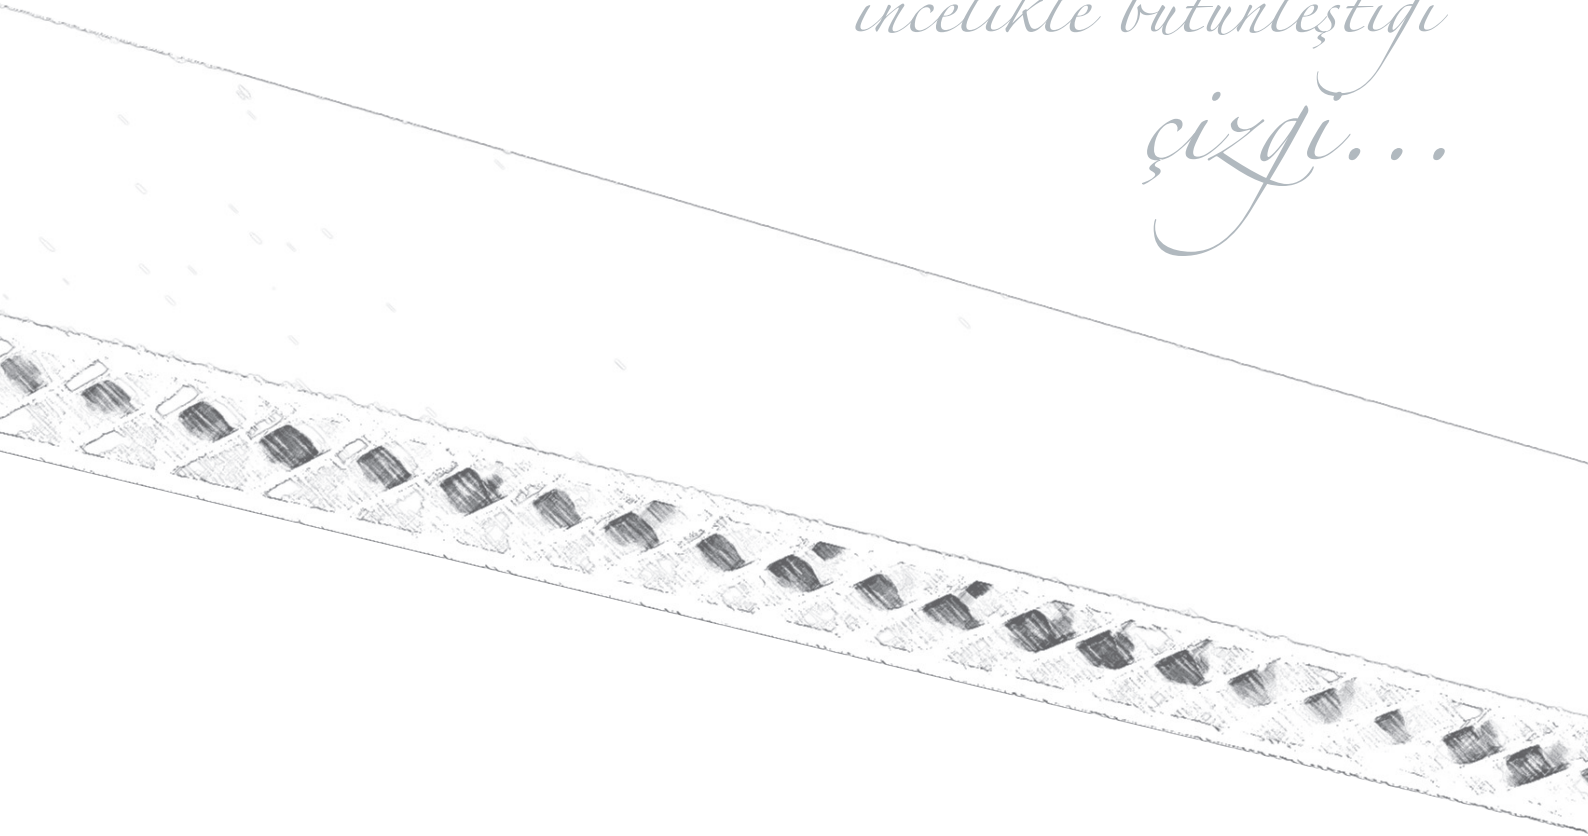

*Aydınlatmanın
incelikle bütünleştiği
çizgi...*