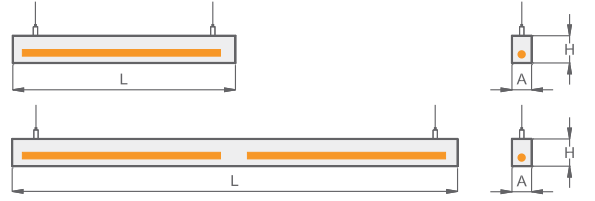

Lamba Lamp	T16
Sembol Symbol	230V - 50 Hz
Duy Lampholder	G5

	1 m	1,5 m	2,5 m
Askı Takımı Suspension Kit	801 001	801 004	801 007
Kablo Cable	801 002	801 005	801 008
Askı Elemanı Wire Suspension	801 003	801 006	801 009