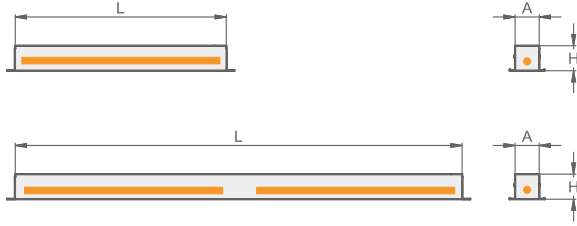

Direkt T16 (T5) Sıva Altı Armatürler Direct T16 (T5) Recessed Luminaires

vector

Ürün Özellikleri

Gövde Alüminyum

Mikro Reflektör Yüksek kaliteli %99.99 saflıkta alüminyum. Yansıma %95. Parlak ve Mat reflektör seçenekleri.

Balast Dim edilebilir balast seçeneği.

Specifications

Body Extruded aluminium

Micro Reflector High quality %99.99 pure aluminium. Total reflection is %95. Specular or matt optional.

Ballast Dimmable ballast option.

Uygulama Alanları / Applications

Ofisler / Offices

Resepsiyon Alanları / Reception Areas

Okullar / Schools

Koridorlar / Corridors

Mağazalar / Stores

Galeriler / Galeries