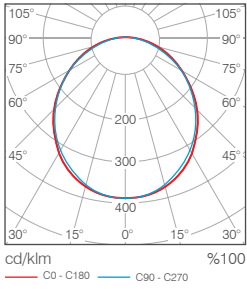

Fotometrik Bilgi / Photometric Data

Tavan Bilgi / Ceiling Data

Clip-in tavan /
Clip-in ceiling