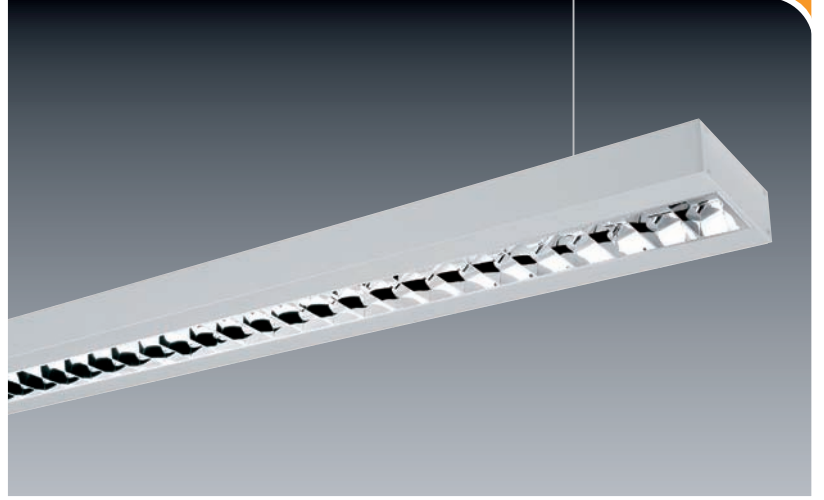

Direkt - Endirekt T16 (T5) Sarkıt Armatürler Direct - Indirect T16 (T5) Suspended Luminaires

odin

Ürün Özellikleri

Gövde Alüminyum

Reflektör Yüksek kaliteli %99.99 saflıkta alüminyum.
Yansımaya %95. Parlak ve Mat reflektör seçenekleri.

Balast Dim edilebilir balast seçeneği.

Specifications

Body Extruded aluminium

Reflector High quality %99.99 pure aluminium.
Total reflection is %95. Specular or matt optional.

Ballast Dimmable ballast option.

Uygulama Alanları / Applications

Ofisler / Offices

Resepsiyon Alanları / Reception Areas

Okullar / Schools

Mağazalar / Stores

Galeriler / Galleries