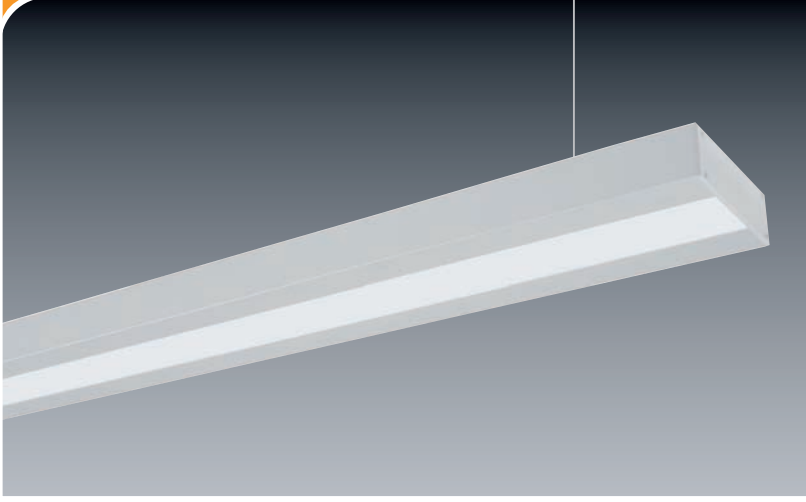

Ürün Özellikleri

Gövde Alüminyum

Difüzör Yüksek kaliteli mat **Opal Akrilik (PMMA)**

Balast Dim edilebilir balast seçeneği.

Specifications

Body Extruded aluminium

Diffuser Made from high quality matt **Opal Acrylic** material (PMMA)

Ballast Dimmable ballast option.

Uygulama Alanları / Applications

Ofisler / Offices

Resepsiyon Alanları / Reception Areas

Okullar / Schools

Mağazalar / Stores

Galeriler / Galleries

Güç Power	Lamba Lamp	Ölçüler Dimensions			kg	Kod Code	
		A	L	H		EVG	Dimli Dimming
1X28W	T16	150	1179	50	3.5	804 128	804 128-DIM
1X54W	T16	150	1179	50	3.5	804 154	804 154-DIM
1X35W	T16	150	1179	50	3.5	804 135	804 135-DIM
1X80W	T16	150	1179	50	3.5	804 180	804 180-DIM
2X28W	T16	150	1479	50	4.2	804 228	804 228-DIM
2X54W	T16	150	1479	50	4.2	804 254	804 254-DIM
2X35W	T16	150	1479	50	4.2	804 235	804 235-DIM
2X80W	T16	150	1479	50	4.2	804 280	804 280-DIM

Lamba Lamp	T16
Sembol Symbol	230V - 50 Hz
Duy Lampholder	G5

	1 m	1,5 m	2,5 m
Askı Takımı Suspension Kit	802 001	802 004	802 007
Kablo Cable	801 002	801 005	801 008
Askı Elemanı Wire Suspension	802003	802 006	802 009

Fotometrik Bilgi Photometric Data

Askı Aksesuarları Suspension Accessories