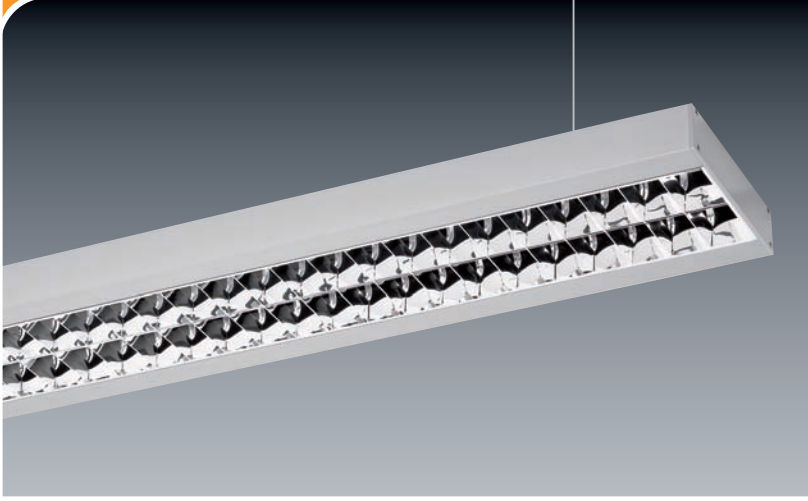

Ürün Özellikleri

Gövde Alüminyum

Reflektör Yüksek kaliteli %99.99 saflıkta alüminyum. Yansımaya %95. Parlak ve Mat reflektör seçenekleri.

Balast Dim edilebilir balast seçeneği.

Specifications

Body Extruded aluminium

Reflector High quality %99.99 pure aluminium. Total reflection is %95. Specular or matt optional.

Ballast Dimmable ballast option.

Uygulama Alanları / Applications

Ofisler / Offices

Resepsiyon Alanları / Reception Areas

Okullar / Schools

Mağazalar / Stores

Galeriler / Galleries

Güç Power	Lamba Lamp	Ölçüler Dimensions			kg	Kod Code	
		A	L	H		EVG	Dimli Dimming
2X28W	T16	224	1179	50	4.0	806 228	806 228-DIM
2X54W	T16	224	1179	50	4.0	806 254	806 254-DIM
2X35W	T16	224	1479	50	4.8	806 235	806 235-DIM
2X80W	T16	224	1479	50	4.8	806 280	806 280-DIM

Lamba Lamp	T16
Sembol Symbol	230V - 50 Hz
Duy Lampholder	G5

	1 m	1,5 m	2,5 m
Askı Takımı Suspension Kit	802 001	802 004	802 007
Kablo Cable	801 002	801 005	801 008
Askı Elemanı Wire Suspension	802003	802 006	802 009

Fotometrik Bilgi Photometric Data

Askı Aksesuarları Suspension Accessories