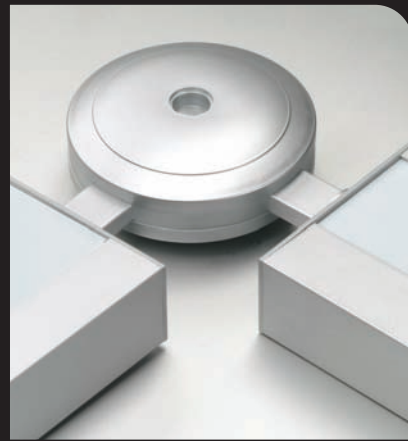

It is clear that dynamic approach is apparent in both material and design itself. Smooth aluminum surface, rectangular corners and modest dimensions makes Odin not only lighting but also let it express some feelings such as energy and strength into its environment. Definite and apparent screws at the end caps of the product are the decorative elements made use of. It is available with matte or specular aluminum louvres or opal diffuser. It has different models for direct and indirect light distribution and developed for T16 (T5) fluorescent light sources. Odin offers aesthetic, economical and practical advantages for any environment.

EN 60598-2-2:2001

ara bağlantı

round connector

Yuvarlak Ara Bağlantı Elemanı (Ürün Kodu 801 011)

Yuvarlak arabağlantı elemanı vasıtasıyla sıralı armatürler ve sürekli hatlar olarak monte edilebilirler. Yuvarlak bağlantı elemanı Odin ve Lotus serilerinin sadece asılı montaj armatürleriyle kullanım içindir.