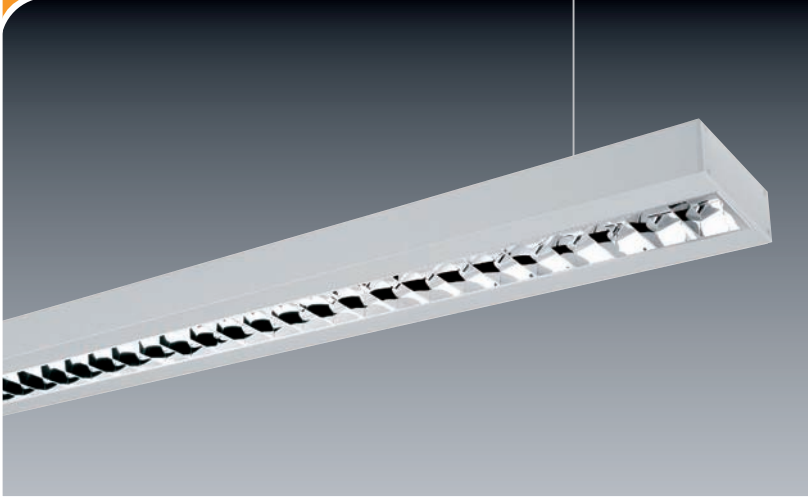

Ürün Özellikleri

Gövde Alüminyum

Reflektör Yüksek kaliteli %99.99 saflıkta alüminyum. Yansımaya %95. Parlak ve Mat reflektör seçenekleri.

Balast Dim edilebilir balast seçeneği.

Avantajlar Sarkıt ve sıva üstü montaj seçenekleri.

Specifications

Body Extruded aluminium

Reflector High quality %99.99 pure aluminium. Total reflection is %95. Specular or matt optional.

Ballast Dimmable ballast option.

Advantage Suitable for suspended and surface mounted fitting

Uygulama Alanları / Applications

Ofisler / Offices

Resepsiyon Alanları / Reception Areas

Okullar / Schools

Mağazalar / Stores

Galeriler / Galleries

Güç Power	Lamba Lamp	Ölçüler Dimensions			kg	Kod Code	
		A	L	H		EVG	Dimli Dimming
1X28W	T16	150	1179	50	3.5	801 128	801 128-DIM
1X54W	T16	150	1179	50	3.5	801 154	801 154-DIM
1X35W	T16	150	1179	50	3.5	801 135	801 135-DIM
1X80W	T16	150	1179	50	3.5	801 180	801 180-DIM
2X28W	T16	150	1479	50	4.2	801 228	801 228-DIM
2X54W	T16	150	1479	50	4.2	801 254	801 254-DIM
2X35W	T16	150	1479	50	4.2	801 235	801 235-DIM
2X80W	T16	150	1479	50	4.2	801 280	801 280-DIM