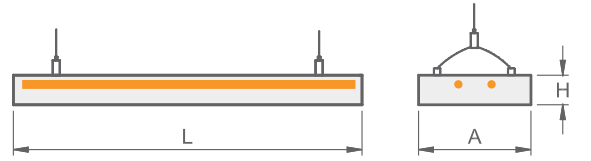

Uygulama Alanları / Applications

Ofisler / Offices

Resepsiyon Alanları / Reception Areas

Okullar / Schools

Mağazalar / Stores

Galeriler / Galleries

Güç Power	Lamba Lamp	Ölçüler Dimensions			kg	Kod Code	
		A	L	H		EVG	Dimli Dimming
2X28W	T16	224	1179	50	4.0	806 228	806 228-DIM
2X54W	T16	224	1179	50	4.0	806 254	806 254-DIM
2X35W	T16	224	1479	50	4.8	806 235	806 235-DIM
2X80W	T16	224	1479	50	4.8	806 280	806 280-DIM

Lamba Lamp	T16
Sembol Symbol	230V - 50 Hz
Duy Lampholder	G5