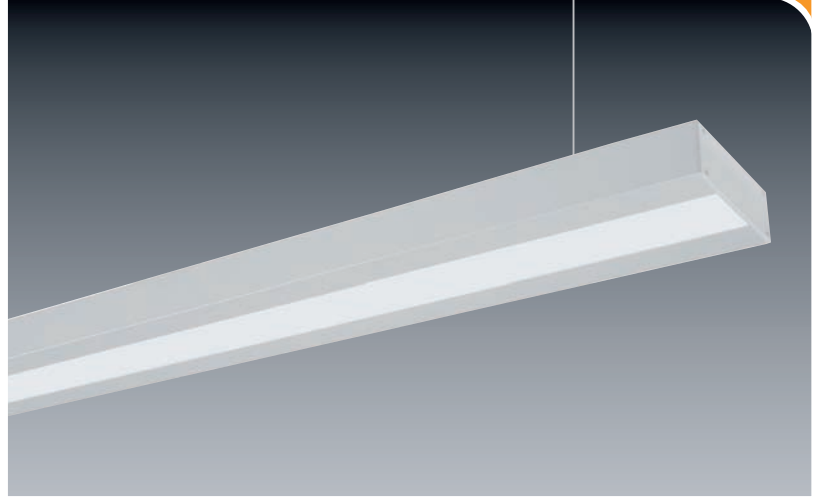

Direkt T16 (T5) Sarkıt ve Sıva Üstü Armatürler Direct T16 (T5) Suspended - Surface Mounted Luminaires

odin

Ürün Özellikleri

Gövde Alüminyum

Difüzör Yüksek kaliteli mat **Opal Akrilik (PMMA)**

Balast Dim edilebilir balast seçeneği.

Avantajlar Sıva üstü ve sarkıt kullanılabilme seçenekleri.

Specifications

Body Extruded aluminium

Diffuser Made from high quality matt **Opal Acrylic** material (PMMA)

Ballast Dimmable ballast option.

Advantage Suitable for suspended and surface mounted fitting

Uygulama Alanları / Applications

Ofisler / Offices

Resepsiyon Alanları / Reception Areas

Okullar / Schools

Mağazalar / Stores

Galeriler / Galleries