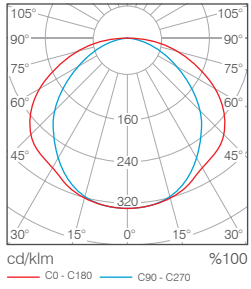

Fotometrik Bilgi / Photometric Data

Tavan Bilgi / Ceiling Data

Clip-in tavan /
Clip-in ceiling