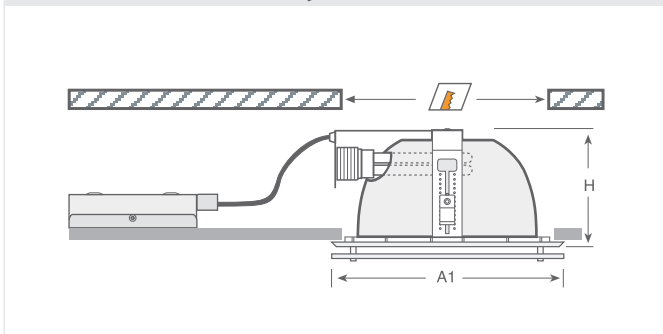

Teknik Resim Technical Drawing