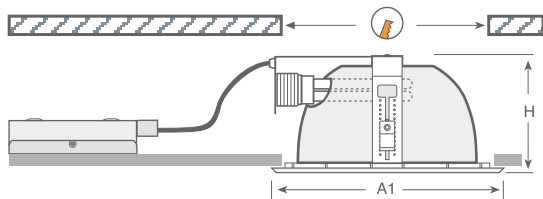

Teknik Resim Technical Drawing