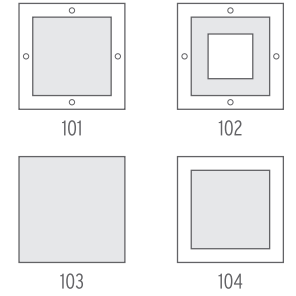

Uygulama Alanları / Applications

- Ofisler / Offices
- Repsiyon Alanları / Reception Areas
- Okullar / Schools
- Koridorlar / Corridors
- Mağazalar / Stores