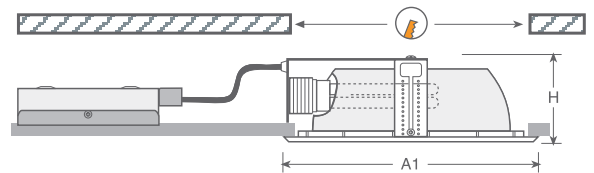

Teknik Resim Technical Drawing