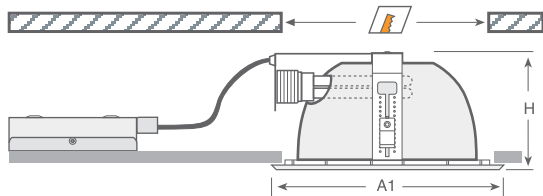

Teknik Resim Technical Drawing