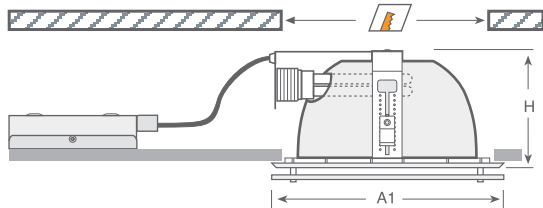

Teknik Resim Technical Drawing