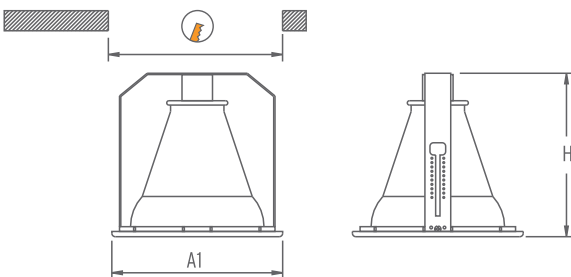

Teknik Resim Technical Drawing