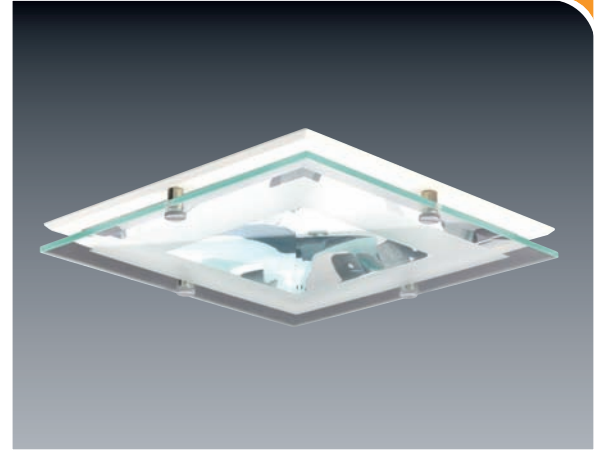

### Specifications

**Body** Galvanized steel.

**Frame** Aluminium.

**Reflector** Anodized 99.99% high purity aluminium square reflector. Total reflection is 95%.

**Ballast** Dimmable ballast option.

**Integral Emergency** 1 or 3 hours integral emergency.