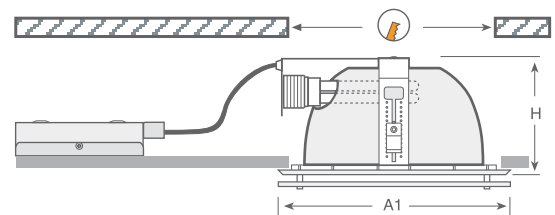

Teknik Resim Technical Drawing